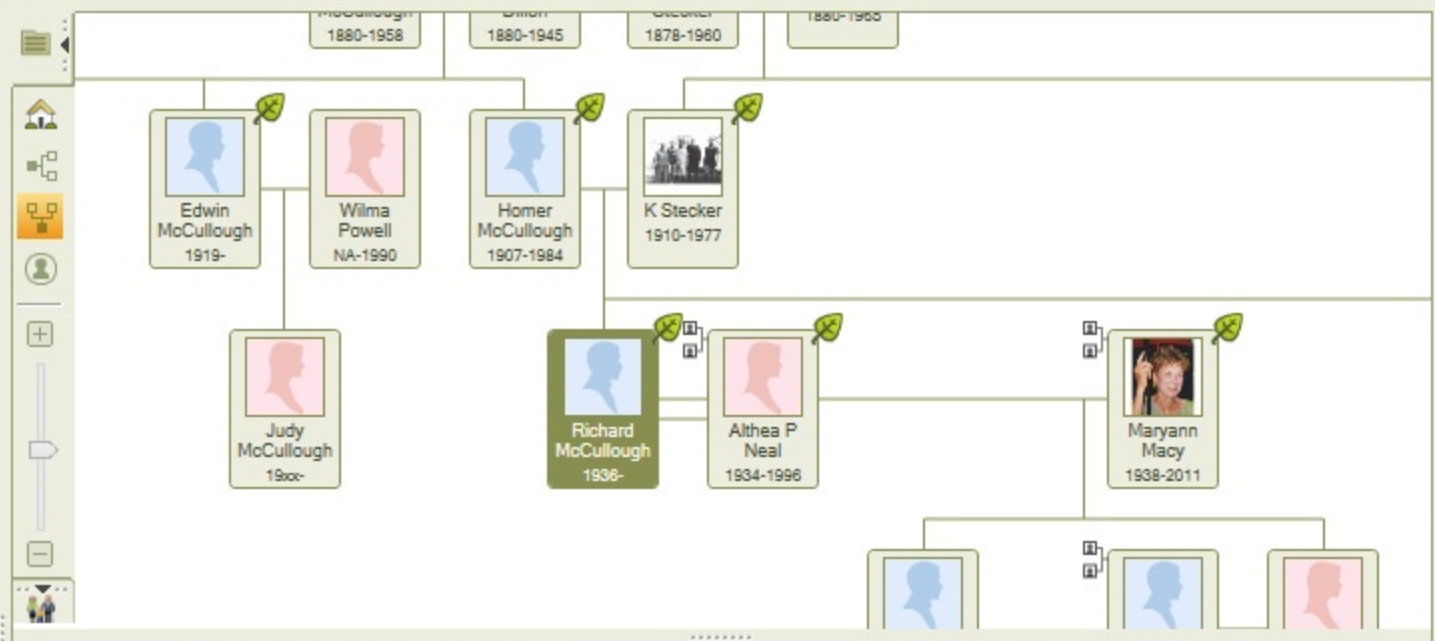

**Index 3,575**

Sort: Family, Given Name

Find:

- McCullough, Rachel Scarlett
- McCullough, Rachel Ziza
- McCullough, Rachel Ziza
- McCullough, Richard E.
- McCullough, Richard E.
- McCullough, Richard Homer**
- McCullough, Robert Burns
- McCullough, Robert Joseph
- McCullough, Sally
- McCullough, Samuel
- McCullough, Sara
- McCullough, Sheila A
- McCullough, Theodore Robert
- McCullough, Thomas
- McCullough, Thomas
- McCullough, Thomas
- McCullough, Vesta
- McCullough, Virginia
- McCullough, Walter Lee
- McCullough, William
- McCullough, William
- McCullough, William
- McCullough, William
- McCullough, William Homer
- McCullough, William M.

Filter...  Apply filter

Index

Bookmarks

History

Homer Clarence & Katherine Dorothy

**Richard Homer McCullough** 2

Born: 28 Oct 1936  
Fort Benning, Georgia, USA

Died:

Virgle & Delpha

**Althea Pauline Neal** 3

Born: 04 May 1934  
Heber Springs, Cleburne, Arkansas, USA

Died: 17 Sep 1996  
Pioneer, Amador, California, USA

Marriage: 27 Jul 1984 in Stateline, Nevada, USA

| Go | Children: 0 | Sex | Birth | Death |
|----|-------------|-----|-------|-------|
|    | Add Child   |     |       |       |

**Richard Homer McCullough**

Great uncle of Christine Renee Backeroff

Name: Richard Homer McCullough

Sex: Male Age: 78

Birth: 28 Oct 1936  
Fort Benning, Georgia, USA

Description

Death: Date  
Place  
Description